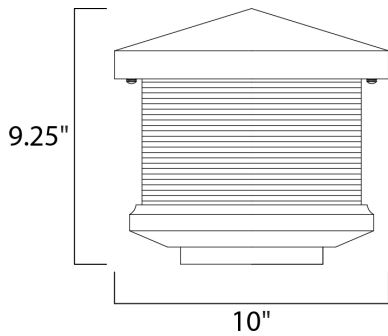

**PRODUCT DESCRIPTION**

**MEASUREMENTS**

DIMENSION : 10" L x 10" W x 9.25" H  
 HANGING WEIGHT : 9.9 lb

**LAMPING**

INPUT VOLTAGE : 120V  
 LUMENS : 960 Rated  
 BULB : 1 x 12W LED AC Integrated , 12W Total  
 BULB INCLUDED : (Integrated)  
 DIMMABLE : Triac CL  
 CRI : 90+ CRI  
 COLOR\_TEMP : 3000K  
 LIGHTING\_DIRECTION : Down