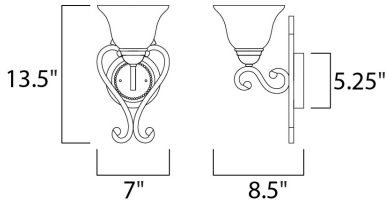

PRODUCT DESCRIPTION

This decorative classic in Oil Rubbed Bronze finish is both dramatic and subtle, with or without shades.

MEASUREMENTS

DIMENSION : 7" W x 13.5" H x 8.5" Ext
 MAX OAH : 5.35" W x 5.35" H
 HANGING WEIGHT : 3.53 lb