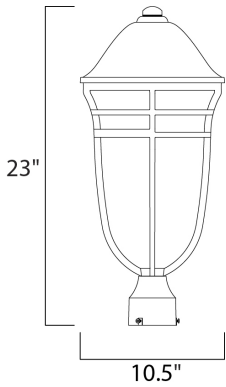

PRODUCT DESCRIPTION

MEASUREMENTS

DIMENSION : 10.5" L x 10.5" W x 23" H
HANGING WEIGHT : 7.48 lb

LAMPING

INPUT VOLTAGE : 120V
LUMENS : 1,260 Rated
BULB : 1 x 18W Fluorescent GU24 , 18W Total
BULB INCLUDED : (Included)
DIMMABLE : No
COLOR_TEMP : 2700K