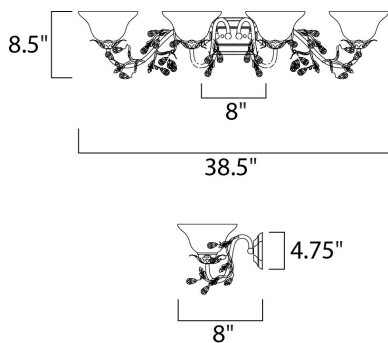

MEASUREMENTS

DIMENSION : 38.5" W x 8.5" H x 9" Ext
 BACK PLATE : 8" W x 4.75" H
 HANGING WEIGHT : 7.72 lb

LAMPING

INPUT VOLTAGE : 120V
 LUMENS : 0 Rated
 BULB : 4 x 60W Incandescent E26 Medium , 240W Total
 BULB INCLUDED : (Not Included)
 DIMMABLE : Yes