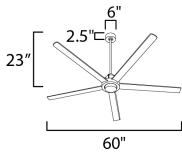

PRODUCT DESCRIPTION

For larger spaces, a larger blade span is sometimes required. This minimalist design is pure and simple. Elongated ABS blades span 60 inches and finished in Matte White contrasting the motor housing’s Natural Aged Brass finish. The two tone finish makes for a stylish and bright fan great for interior spaces. Wall control with dual slide dimmer and fan speed control is provided.

MEASUREMENTS

DIMENSION : 60" W x 23" H x 60" Ext
 MAX OAH : 23" OAH
 CANOPY : 6" W x 2.5" H x 6" L
 HANGING WEIGHT : 15 lb

LAMPING

INPUT VOLTAGE : 120V
 LUMENS : 1,030 Rated (570 Del.)
 BULB : 1 x 12W LED AC Integrated , 12W Total
 BULB INCLUDED : (Integrated)
 DIMMABLE : Y
 CRI : 90 CRI
 COLOR_TEMP : 3000K