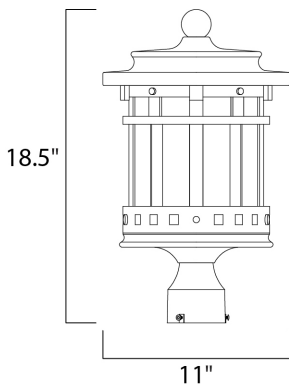

PRODUCT DESCRIPTION

Santa Barbara Cast is a transitional style collection from Maxim Lighting International in Sienna finish with Seedy glass.

MEASUREMENTS

DIMENSION : 11" L x 11" W x 18.5" H
 HANGING WEIGHT : 7.81 lb

LAMPING

INPUT VOLTAGE : 120V
 LUMENS : 0 Rated
 BULB : 3 x 40W Incandescent E12 Candelabra , 120W Total
 BULB INCLUDED : (Not Included)
 DIMMABLE : Yes

FINISHES OPTION

 Sienna

GLASS

Seedy CD

MATERIAL

Die Cast Aluminum